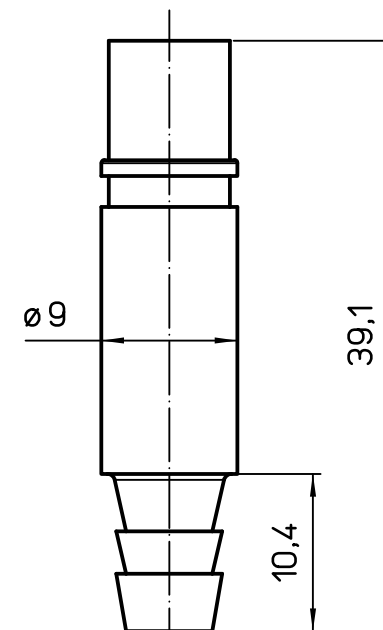

1

2

3

CX 3.0 MPF

for inner tube
Ø3 mm

CX 4.0 MPF

for inner tube
Ø4 mm

CX 6.0 MPF

for inner tube
Ø6 mm

| REV. | DATE | SIGNATURE | | |
|--------------------|------|--|--|--------------|
| Dimensions in mm | | Simplified representation with dimensions without tolerance | | |
| Original Size A4 | | CX xx MPF | | Scale 2:1 |
| Date 28/07/21 | | Female metal pneumatic contacts, straight hose barbs tube inner Ø 3 - Ø 4 - Ø 6 mm | | |
| Sign. S. Diasparra | | without shut-off valve | | |
| | | | | |