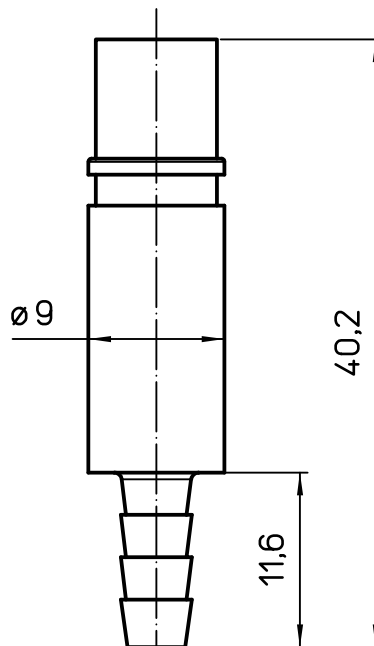

1

2

3

CX 3.0 MPF

for inner tube
Ø3 mm

CX 4.0 MPF

for inner tube
Ø4 mm

CX 6.0 MPF

for inner tube
Ø6 mm

| REV. | DATE | SIGNATURE | | |
|--------------------|------|--|--|--------------|
| Dimensions in mm | | Simplified representation with dimensions without tolerance | | |
| Original Size A4 | | CX xx MPF | | Scale 2:1 |
| Date 28/07/21 | | Female metal pneumatic contacts, straight hose barbs tube inner Ø 3 - Ø 4 - Ø 6 mm | | |
| Sign. S. Diasparra | | without shut-off valve | | |
| | | | | |