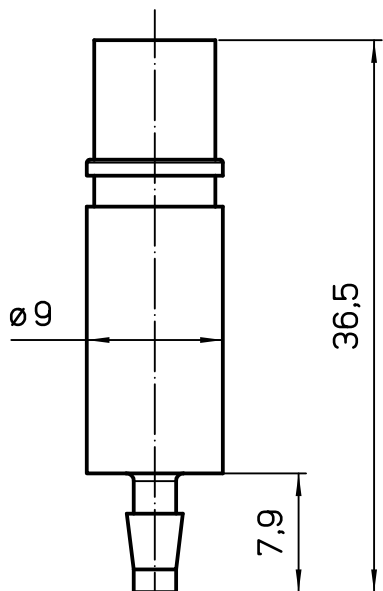

1

2

3

CX 3.0 MPF

for inner tube
Ø3 mm

CX 4.0 MPF

for inner tube
Ø4 mm

CX 6.0 MPF

for inner tube
Ø6 mm

| REV. | DATE | SIGNATURE | | |
|--------------------|------|--|--|--------------|
| Dimensions in mm | | Simplified representation with dimensions without tolerance | | |
| Original Size A4 | | CX xx MPF | | Scale 2:1 |
| Date 28/07/21 | | Female metal pneumatic contacts, straight hose barbs tube inner Ø 3 - Ø 4 - Ø 6 mm | | |
| Sign. S. Diasparra | | without shut-off valve | | |
| | | | | |